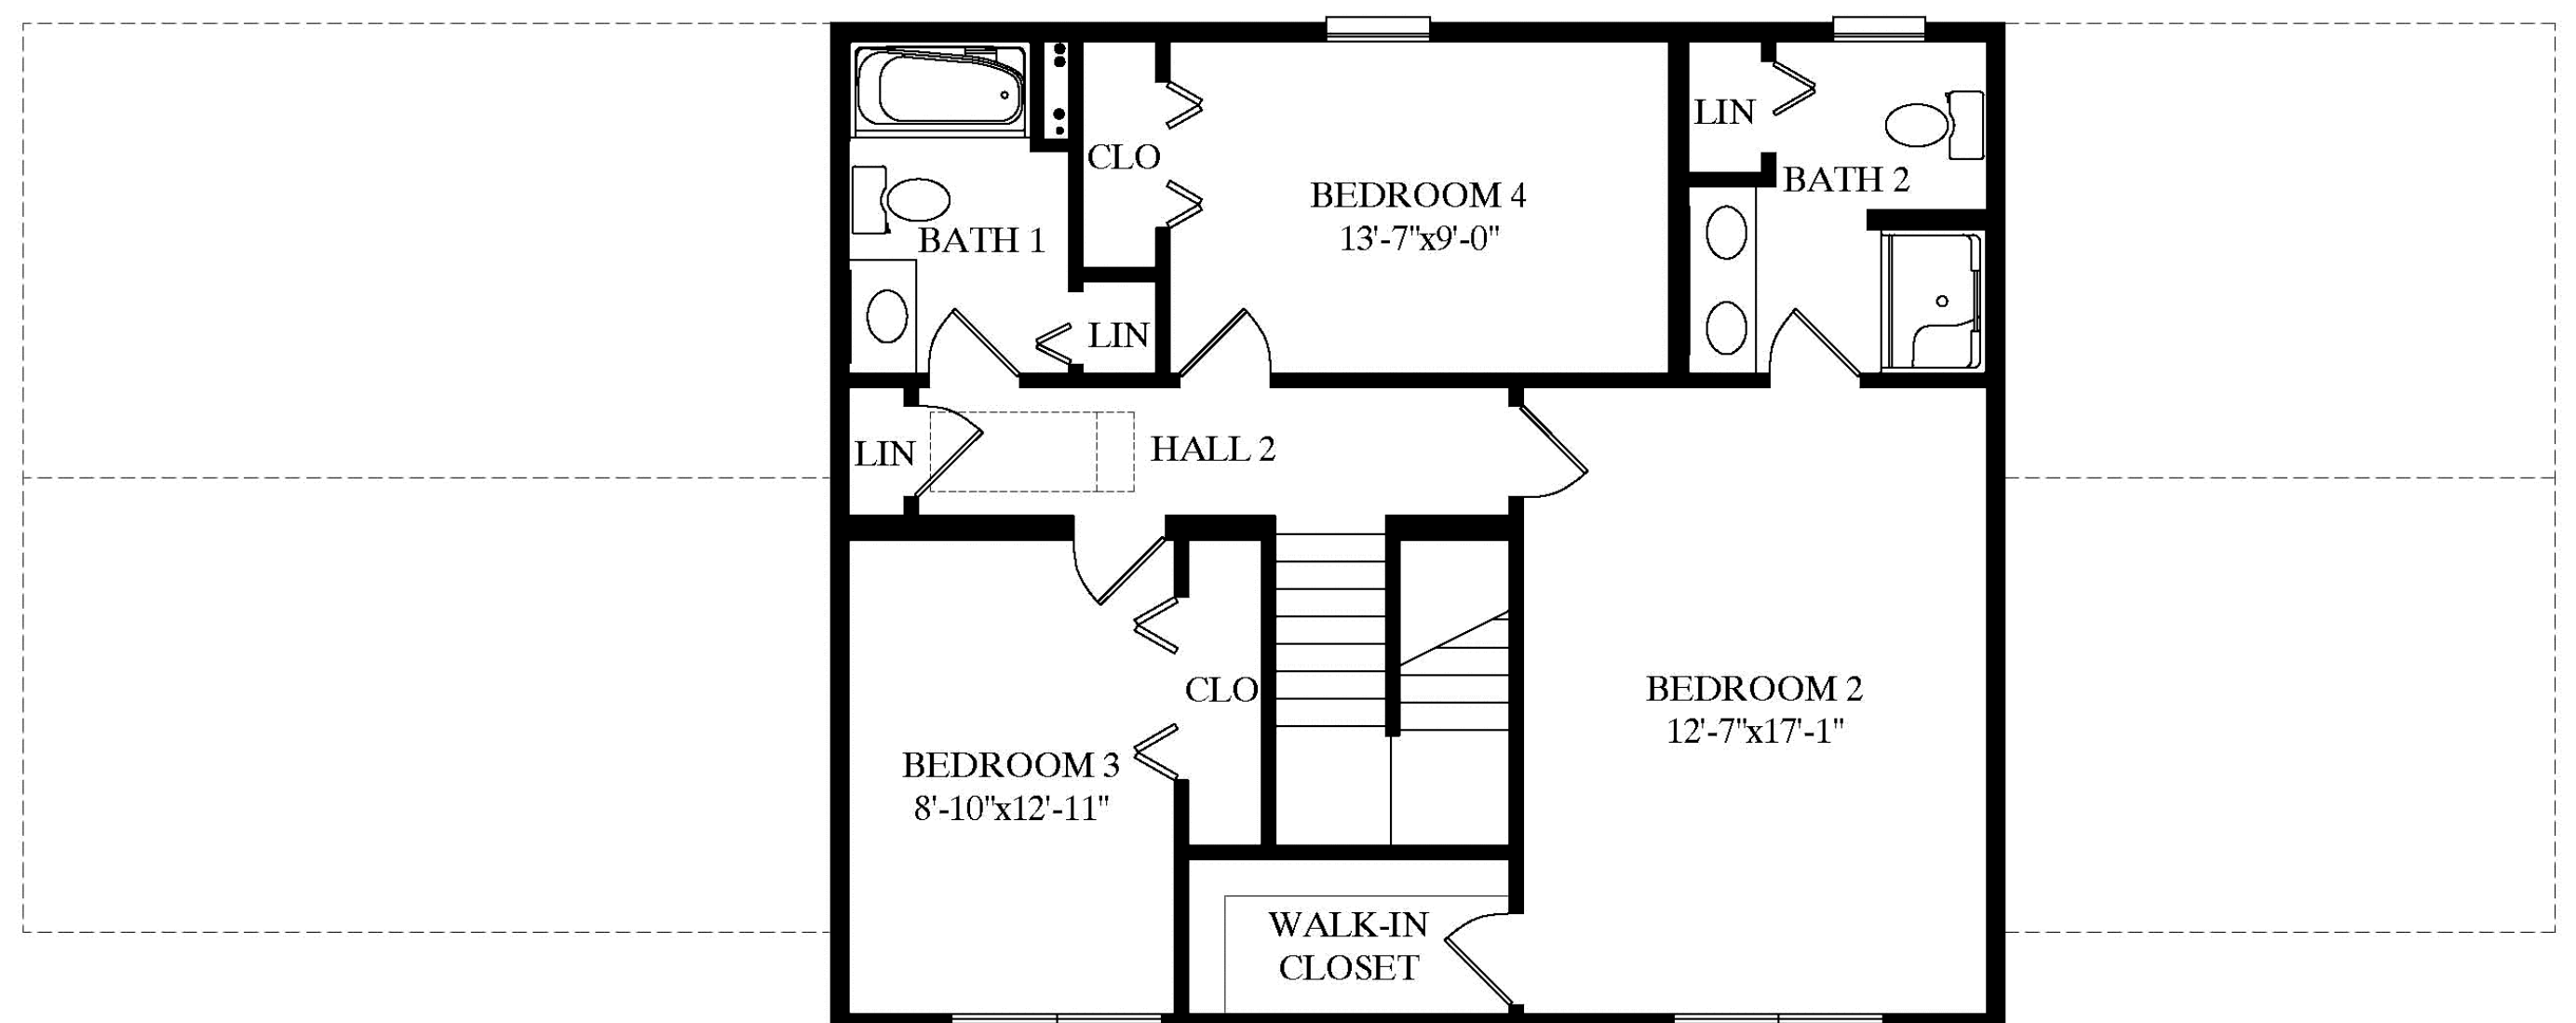

Sacket III

1251 Sq. Ft. Living Area 1st Floor
880 Sq. Ft. Living Area 2nd Floor
2131 Sq. Ft. Total Living
544 Sq. Ft. Garage (optional)

BATTLEFIELD COMMONS SACKETS MEADOWS

Info@SacketsMeadows.com

315-778-4655