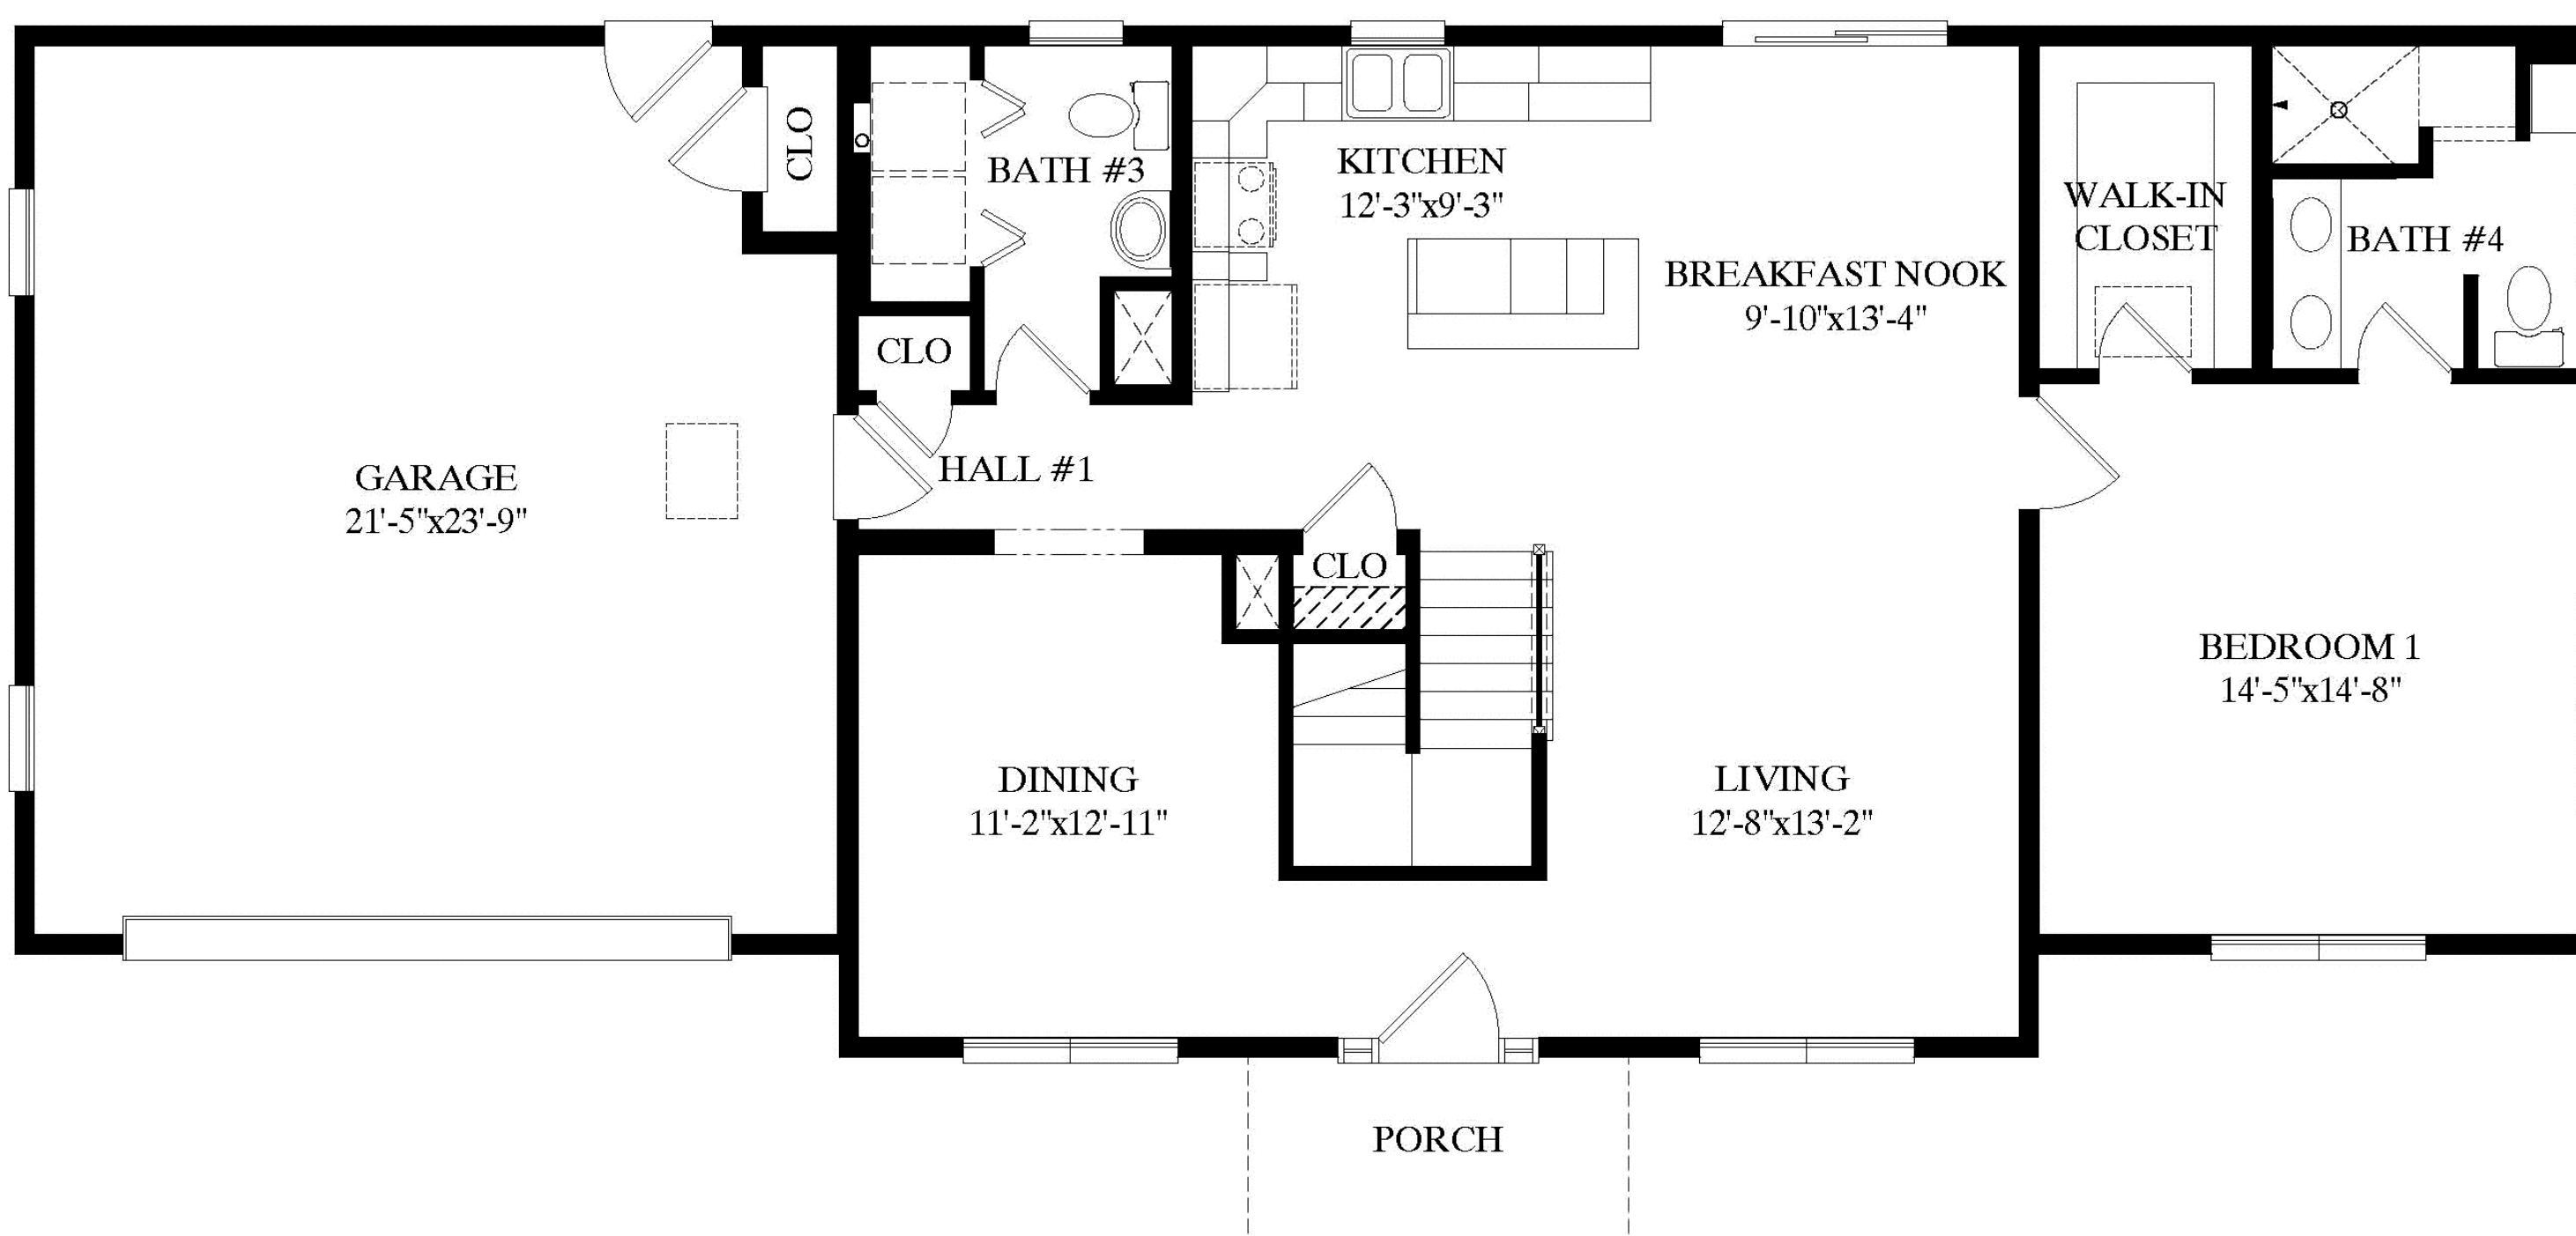

Sacket III

1251 Sq. Ft. Living Area 1st Floor
880 Sq. Ft. Living Area 2nd Floor
2131 Sq. Ft. Total Living
544 Sq. Ft. Garage (optional)

BATTLEFIELD COMMONS SACKETS MEADOWS

Info@SacketsMeadows.com

315-778-4655